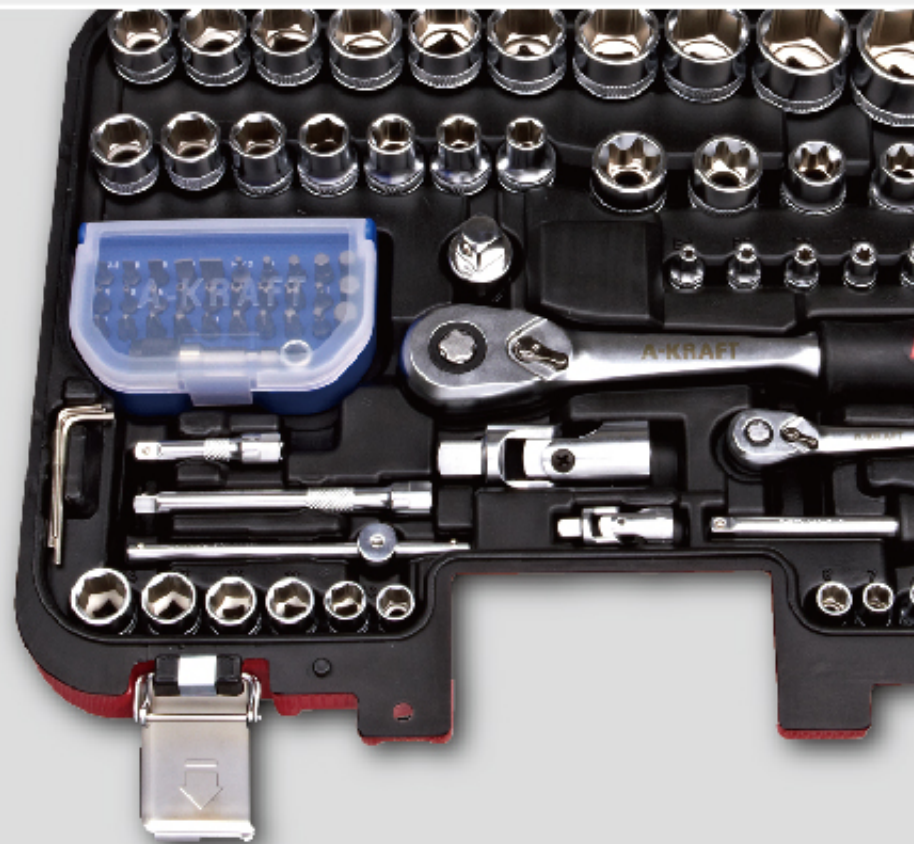

The Best Choice for Professional User